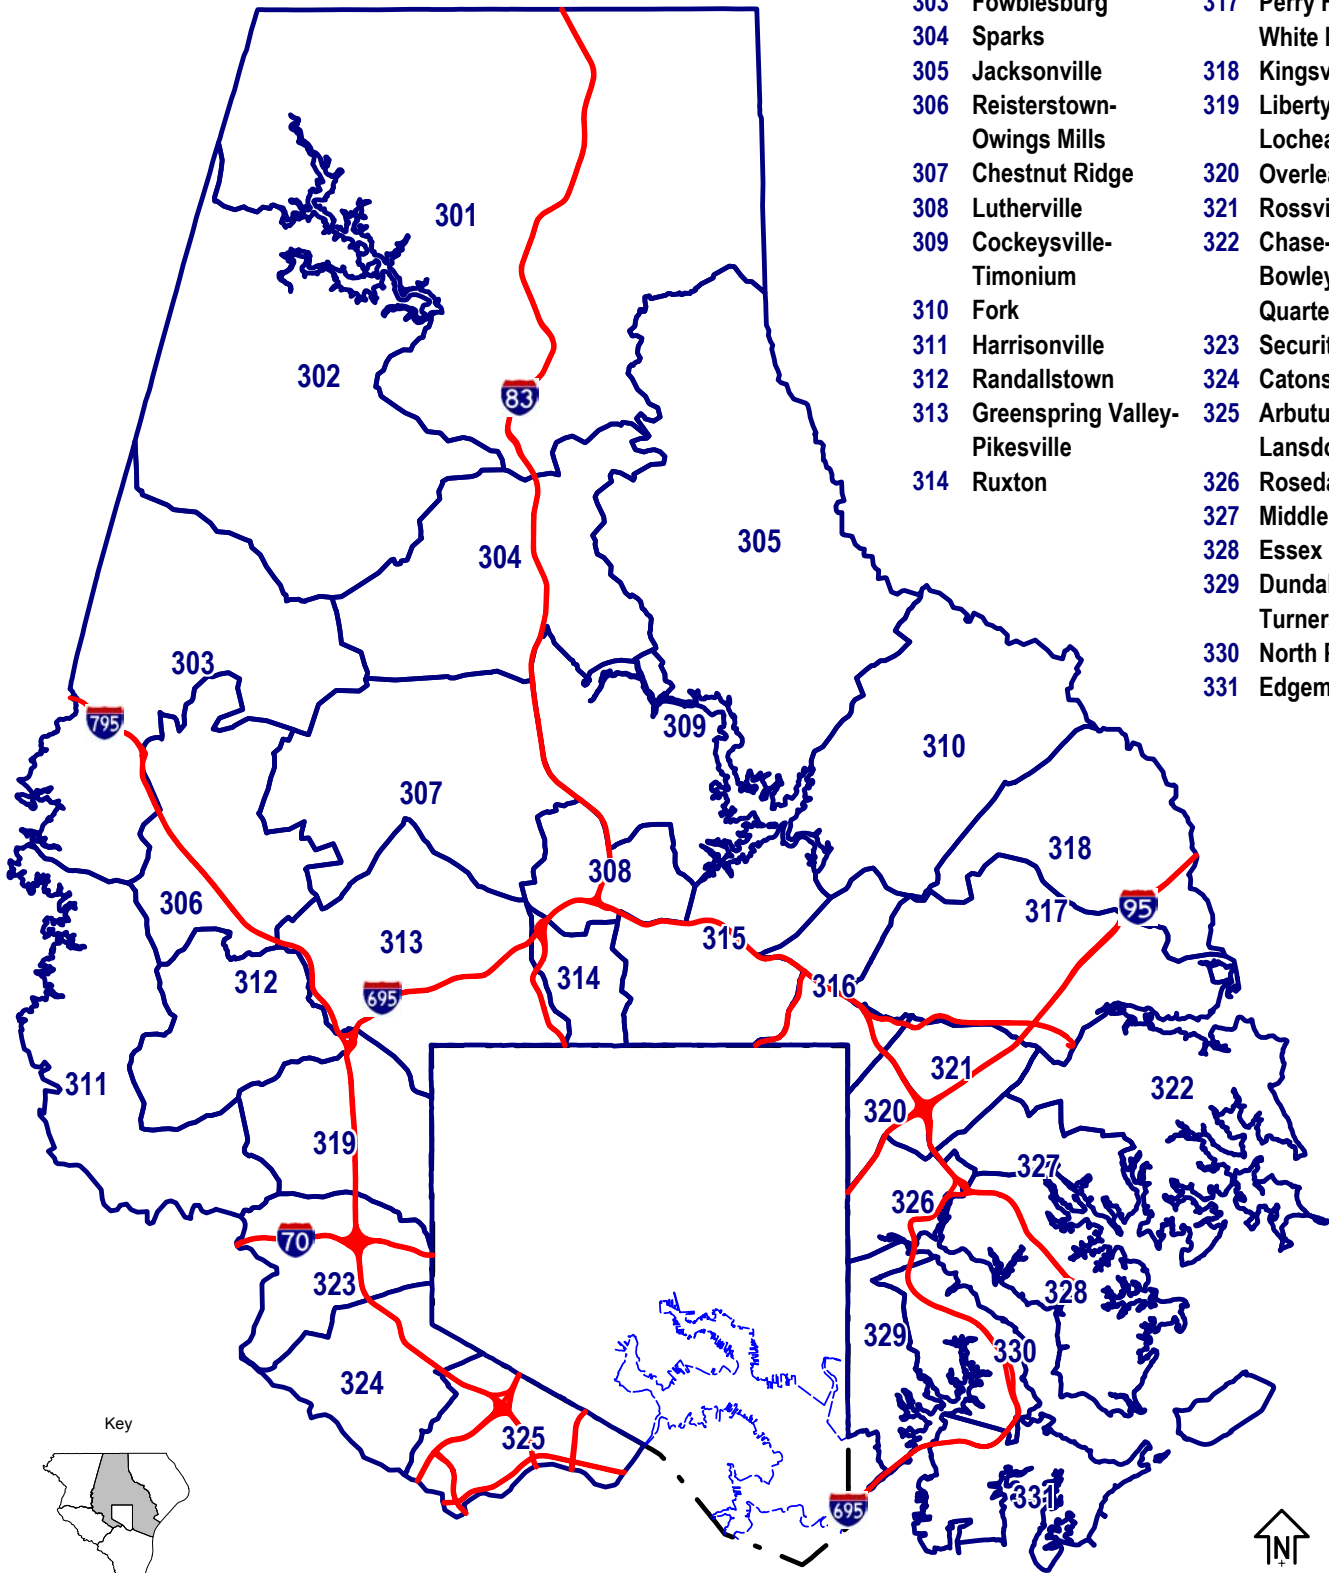

2000 Regional Planning Districts in Baltimore County

- | | |
|-----------------------------------|-----------------------------|
| 301 Hereford-Maryland Line | 315 Towson-Loch Raven |
| 302 Prettyboy | 316 Parkville |
| 303 Fowblesburg | 317 Perry Hall-White Marsh |
| 304 Sparks | 318 Kingsville |
| 305 Jacksonville | 319 Liberty-Lochearn |
| 306 Reisterstown-Owings Mills | 320 Overlea |
| 307 Chestnut Ridge | 321 Rossville |
| 308 Lutherville | 322 Chase-Bowley's Quarters |
| 309 Cockeysville-Timonium | 323 Security |
| 310 Fork | 324 Catonsville |
| 311 Harrisonville | 325 Arbutus-Lansdowne |
| 312 Randallstown | 326 Rosedale |
| 313 Greenspring Valley-Pikesville | 327 Middle River |
| 314 Ruxton | 328 Essex |
| | 329 Dundalk-Turners Station |
| | 330 North Point |
| | 331 Edgemere |

000 = Regional Planning Districts